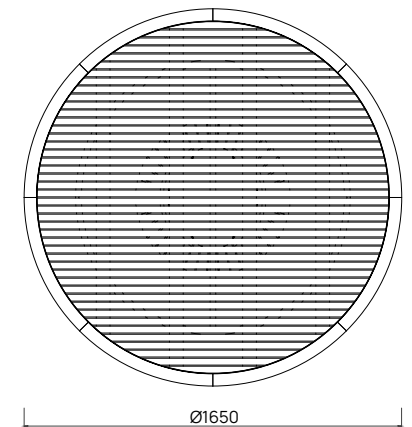

# Waina Dining Table

Crafted with striking symmetry, the Waina table turns heads and keeps you wining and dining in style. Designed to reflect Aotearoa's beauty and endure her elements.

FRAME  
SEATS

A Grade Teak  
6 people