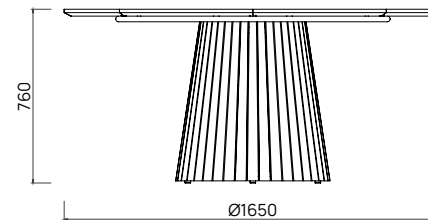

# Waina Dining Table

Crafted with striking symmetry, the Waina table turns heads and keeps you wining and dining in style. Designed to reflect Aotearoa's beauty and endure her elements.

FRAME  
SEATS

A Grade Teak  
6 people