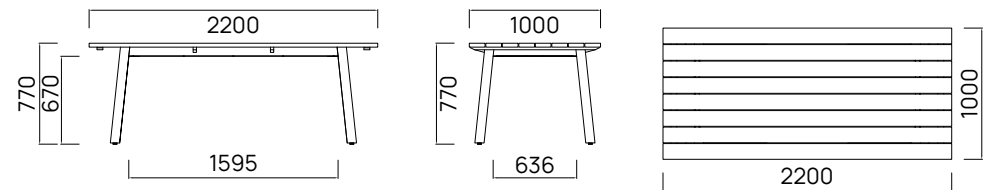

Teak is a tropical hardwood that's been used for boat building and furniture making for centuries. Compared to many timbers, Teak will survive many years outdoors with little or no structural deterioration thanks to its density and oils which make it naturally resistant to water and insect infestations. We carefully select and use only the finest grade teak.