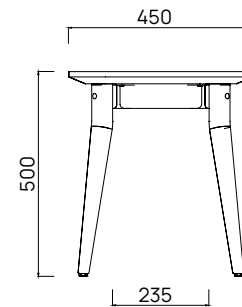

TEAK is a durable hardwood timber that's been used for boat building and furniture making for centuries, thanks to its strength and longevity. Teak will survive many years outdoors with little or no structural deterioration thanks to its highly water-resistant quality and natural oils. We carefully select A Grade Teak.

CERAMIC is an elegant yet hardworking stain, scratch and fade resistant material. The variations in marble look and texture add a touch of luxury to the outdoors.