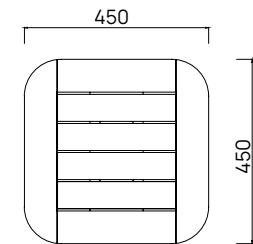

TEAK is a durable hardwood timber that's been used for boat building and furniture making for centuries, thanks to its strength and longevity. Teak will survive many years outdoors with little or no structural deterioration thanks to its highly water-resistant quality and natural oils. We carefully select A Grade Teak.

CERAMIC is an elegant yet hardworking stain, scratch and fade resistant material. The variations in marble look and texture add a touch of luxury to the outdoors.