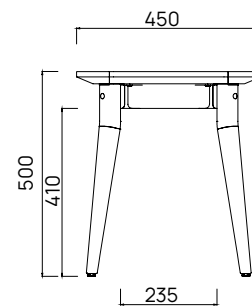

TEAK is a durable hardwood timber that's been used for boat building and furniture making for centuries, thanks to its strength and longevity. Teak will survive many years outdoors with little or no structural deterioration thanks to its highly water-resistant quality and natural oils. We carefully select A Grade Teak.

CERAMIC is an elegant yet hardworking stain, scratch and fade resistant material. The variations in marble look and texture add a touch of luxury to the outdoors.