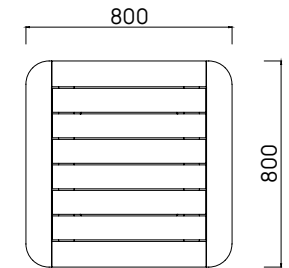

FRAME
TABLE TOP
COLOUR
SEATS

A Grade Teak
Solid Teak or optional Ceramic insert
Sanded Teak / Nebula Nero
2 people / More sizes available

TEAK is a durable hardwood timber that's been used for boat building and furniture making for centuries, thanks to its strength and longevity. Teak will survive many years outdoors with little or no structural deterioration thanks to its highly water-resistant quality and natural oils. We carefully select A Grade Teak.