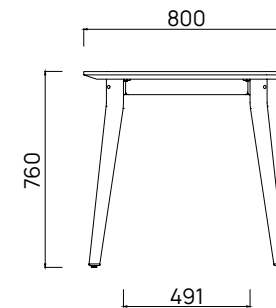

FRAME
TABLE TOP
COLOUR
SEATS

A Grade Teak
Solid Teak or optional Ceramic insert
Sanded Teak / Nebula Nero
2 people / More sizes available

TEAK is a durable hardwood timber that's been used for boat building and furniture making for centuries, thanks to its strength and longevity. Teak will survive many years outdoors with little or no structural deterioration thanks to its highly water-resistant quality and natural oils. We carefully select A Grade Teak.