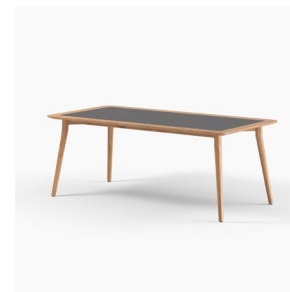

FRAME
TABLE TOP
COLOUR
SEATS

A Grade Teak
Solid Teak or optional Ceramic insert
Sanded Teak / Nebula Nero
2 people / More sizes available

TEAK is a durable hardwood timber that's been used for boat building and furniture making for centuries, thanks to its strength and longevity. Teak will survive many years outdoors with little or no structural deterioration thanks to its highly water-resistant quality and natural oils. We carefully select A Grade Teak.

FRAME
TABLE TOP
COLOUR
SEATS

A Grade Teak
Solid Teak or optional Ceramic insert
Sanded Teak / Nebula Nero
4 people / More sizes available

TEAK is a durable hardwood timber that's been used for boat building and furniture making for centuries, thanks to its strength and longevity. Teak will survive many years outdoors with little or no structural deterioration thanks to its highly water-resistant quality and natural oils. We carefully select A Grade Teak.

CERAMIC is an elegant yet hardworking stain, scratch and fade resistant material. The variations in marble look and texture add a touch of luxury to the outdoors.

Rere Dining Table / 2000

The Rere Collection is outdoor luxury at its finest. Crafted from fine sanded Teak, with an optional ceramic tabletop, this dining table for 6 is the entertainer's dream. Designed to reflect Aotearoa's beauty and endure her elements.

FRAME
TABLE TOP
COLOUR
SEATS

A Grade Teak
Solid Teak or optional Ceramic insert
Sanded Teak / Nebula Nero
6 people / More sizes available

TEAK is a durable hardwood timber that's been used for boat building and furniture making for centuries, thanks to its strength and longevity. Teak will survive many years outdoors with little or no structural deterioration thanks to its highly water-resistant quality and natural oils. We carefully select A Grade Teak.