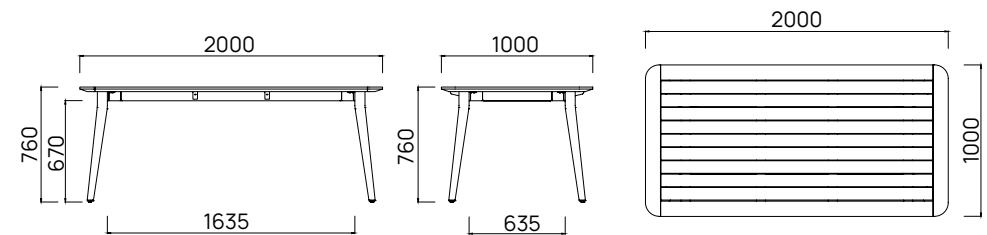

FRAME
TABLE TOP
COLOUR
SEATS

A Grade Teak
Solid Teak or optional Ceramic insert
Sanded Teak / Nebula Nero
6 people / More sizes available

TEAK is a durable hardwood timber that's been used for boat building and furniture making for centuries, thanks to its strength and longevity. Teak will survive many years outdoors with little or no structural deterioration thanks to its highly water-resistant quality and natural oils. We carefully select A Grade Teak.