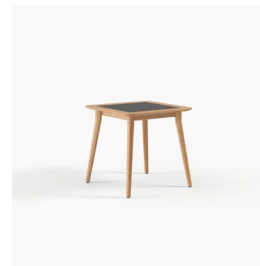

Since 1976.

DEVON®

Rere Dining Table / 800

The Rere Collection is outdoor luxury at its finest. Crafted from fine sanded Teak, with an optional ceramic tabletop, this dining table for 2 enables you to enjoy al fresco dining regardless of how small your space is. Designed to reflect Aotearoa's beauty and endure her elements.

FRAME
TABLE TOP
COLOUR
SEATS

A Grade Teak
Solid Teak or optional Ceramic insert
Sanded Teak / Nebula Nero
2 people / More sizes available

TEAK is a durable hardwood timber that's been used for boat building and furniture making for centuries, thanks to its strength and longevity. Teak will survive many years outdoors with little or no structural deterioration thanks to its highly water-resistant quality and natural oils. We carefully select A Grade Teak.

CERAMIC is an elegant yet hardworking stain, scratch and fade resistant material. The variations in marble look and texture add a touch of luxury to the outdoors.

Rere Dining Table / 1500

The Rere Collection is outdoor luxury at its finest. Crafted from fine sanded Teak, with an optional ceramic tabletop, this dining table for 4 is a family favourite. Designed to reflect Aotearoa's beauty and endure her elements.

FRAME
TABLE TOP
COLOUR
SEATS

A Grade Teak
Solid Teak or optional Ceramic insert
Sanded Teak / Nebula Nero
4 people / More sizes available

TEAK is a durable hardwood timber that's been used for boat building and furniture making for centuries, thanks to its strength and longevity. Teak will survive many years outdoors with little or no structural deterioration thanks to its highly water-resistant quality and natural oils. We carefully select A Grade Teak.