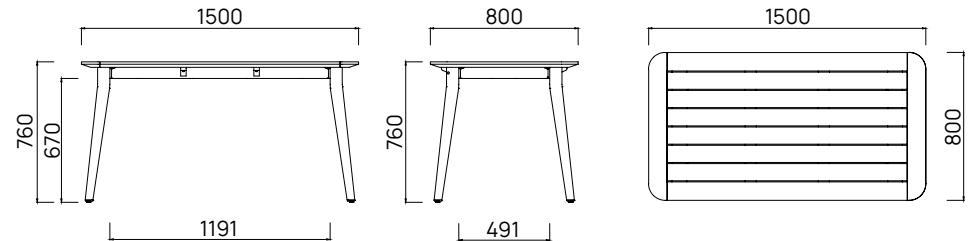

FRAME
TABLE TOP
COLOUR
SEATS

A Grade Teak
Solid Teak or optional Ceramic insert
Sanded Teak / Nebula Nero
4 people / More sizes available

TEAK is a durable hardwood timber that's been used for boat building and furniture making for centuries, thanks to its strength and longevity. Teak will survive many years outdoors with little or no structural deterioration thanks to its highly water-resistant quality and natural oils. We carefully select A Grade Teak.