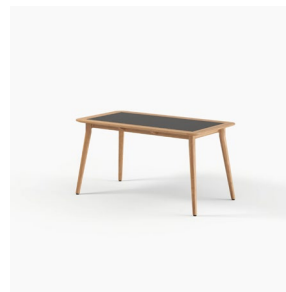

FRAME
TABLE TOP
COLOUR
SEATS

A Grade Teak
Solid Teak or optional Ceramic insert
Sanded Teak / Nebula Nero
2 people / More sizes available

TEAK is a durable hardwood timber that's been used for boat building and furniture making for centuries, thanks to its strength and longevity. Teak will survive many years outdoors with little or no structural deterioration thanks to its highly water-resistant quality and natural oils. We carefully select A Grade Teak.

CERAMIC is an elegant yet hardworking stain, scratch and fade resistant material. The variations in marble look and texture add a touch of luxury to the outdoors.

Rere Dining Table / 1500

The Rere Collection is outdoor luxury at its finest. Crafted from fine sanded Teak, with an optional ceramic tabletop, this dining table for 4 is a family favourite. Designed to reflect Aotearoa's beauty and endure her elements.

FRAME
TABLE TOP
COLOUR
SEATS

A Grade Teak
Solid Teak or optional Ceramic insert
Sanded Teak / Nebula Nero
4 people / More sizes available

TEAK is a durable hardwood timber that's been used for boat building and furniture making for centuries, thanks to its strength and longevity. Teak will survive many years outdoors with little or no structural deterioration thanks to its highly water-resistant quality and natural oils. We carefully select A Grade Teak.

FRAME
TABLE TOP
COLOUR
SEATS

A Grade Teak
Solid Teak or optional Ceramic insert
Sanded Teak / Nebula Nero
6 people / More sizes available

TEAK is a durable hardwood timber that's been used for boat building and furniture making for centuries, thanks to its strength and longevity. Teak will survive many years outdoors with little or no structural deterioration thanks to its highly water-resistant quality and natural oils. We carefully select A Grade Teak.