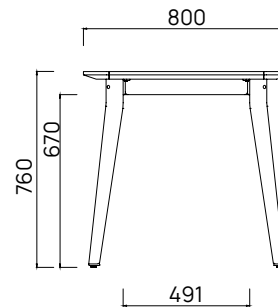

FRAME
TABLE TOP
COLOUR
SEATS

A Grade Teak
Solid Teak or optional Ceramic insert
Sanded Teak / Nebula Nero
2 people / More sizes available

TEAK is a durable hardwood timber that's been used for boat building and furniture making for centuries, thanks to its strength and longevity. Teak will survive many years outdoors with little or no structural deterioration thanks to its highly water-resistant quality and natural oils. We carefully select A Grade Teak.