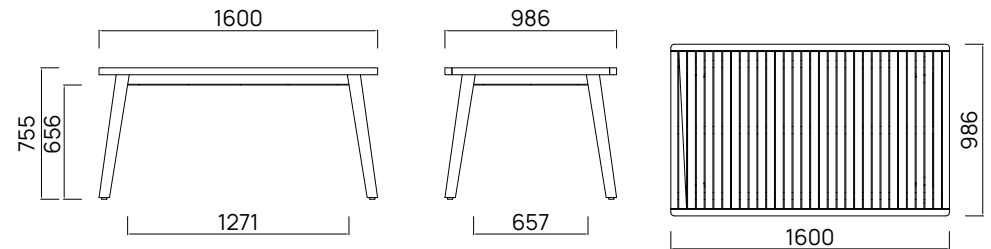

TEAK is a durable hardwood timber that's been used for boat building and furniture making for centuries, thanks to its strength and longevity. Teak will survive many years outdoors with little or no structural deterioration thanks to its highly water-resistant quality and natural oils. We carefully select A Grade Teak.