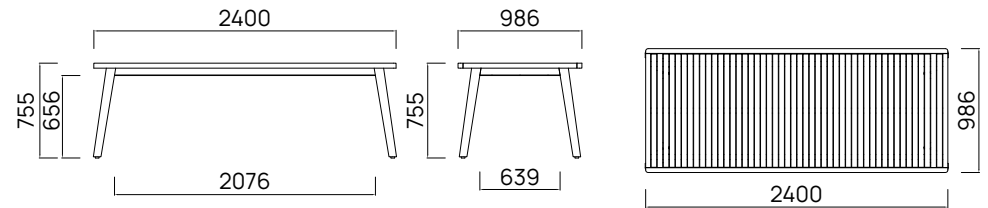

TEAK is a durable hardwood timber that's been used for boat building and furniture making for centuries, thanks to its strength and longevity. Teak will survive many years outdoors with little or no structural deterioration thanks to its highly water-resistant quality and natural oils. We carefully select A Grade Teak.