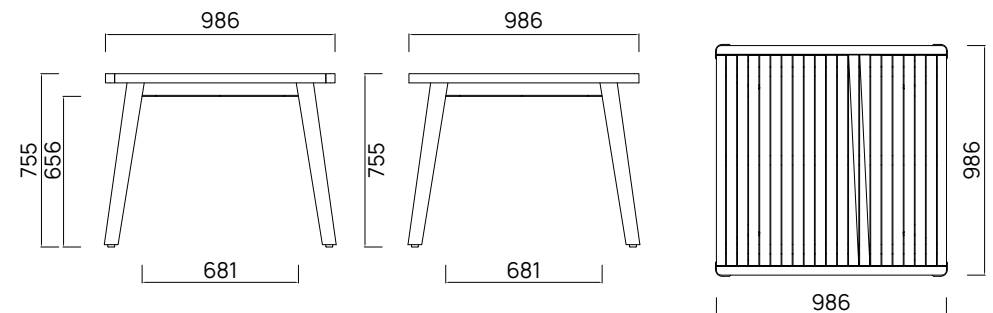

TEAK is a durable hardwood timber that's been used for boat building and furniture making for centuries, thanks to its strength and longevity. Teak will survive many years outdoors with little or no structural deterioration thanks to its highly water-resistant quality and natural oils. We carefully select A Grade Teak.