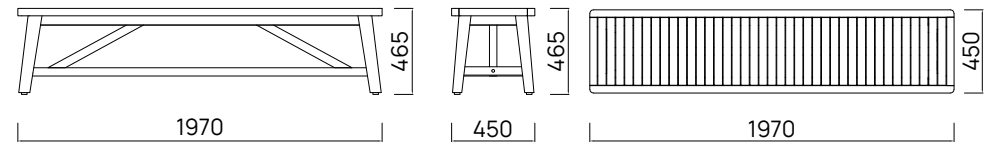

# Porter Bench / 1970

The Porter Bench is elegant and versatile. Perfect for use both indoors and outdoors, pair with a Devon dining table or place it in your garden for a place to relax.

FRAME

A Grade Teak