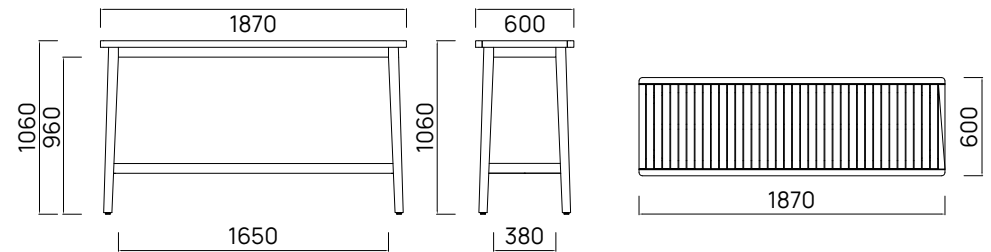

TEAK is a durable hardwood timber that's been used for boat building and furniture making for centuries, thanks to its strength and longevity. Teak will survive many years outdoors with little or no structural deterioration thanks to its highly water-resistant quality and natural oils. We carefully select A Grade Teak.