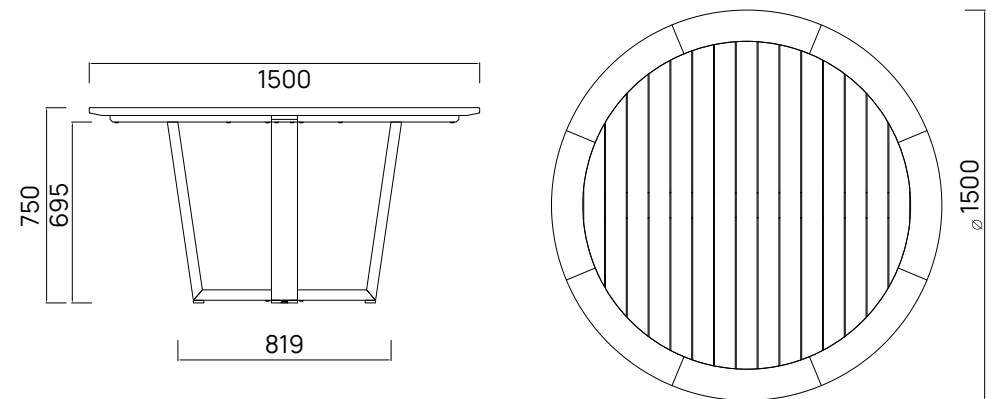

TEAK is a durable hardwood timber that's been used for boat building and furniture making for centuries, thanks to its strength and longevity. Teak will survive many years outdoors with little or no structural deterioration thanks to its highly water-resistant quality and natural oils. We carefully select A Grade Teak.