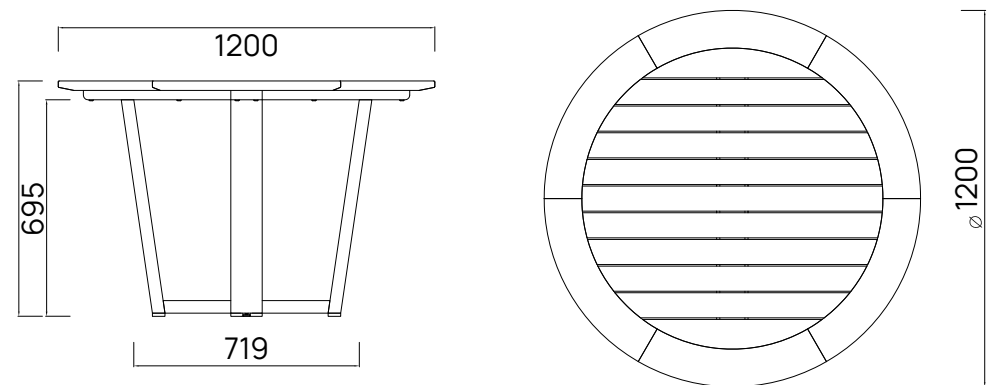

TEAK is a durable hardwood timber that's been used for boat building and furniture making for centuries, thanks to its strength and longevity. Teak will survive many years outdoors with little or no structural deterioration thanks to its highly water-resistant quality and natural oils. We carefully select A Grade Teak.