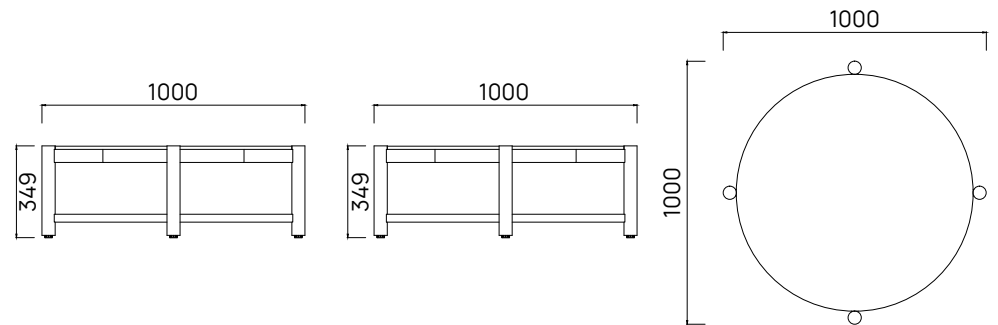

TEAK is a durable hardwood timber that's been used for boat building and furniture making for centuries, thanks to its strength and longevity. Teak will survive many years outdoors with little or no structural deterioration thanks to its highly water-resistant quality and natural oils. We carefully select A Grade Teak.

CERAMIC is an elegant yet hardworking stain, scratch and fade resistant material. The variations in marble look and texture add a touch of luxury to the outdoors.