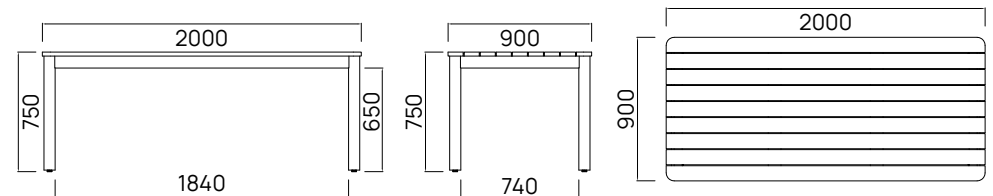

TEAK is a durable hardwood timber that's been used for boat building and furniture making for centuries, thanks to its strength and longevity. Teak will survive many years outdoors with little or no structural deterioration thanks to its highly water-resistant quality and natural oils. We carefully select A Grade Teak.