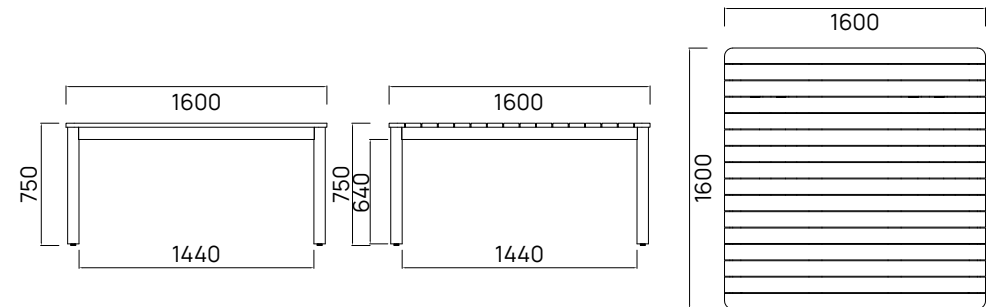

FRAME  
SEATS

A Grade Teak  
8 people / More sizes available

TEAK is a durable hardwood timber that's been used for boat building and furniture making for centuries, thanks to its strength and longevity. Teak will survive many years outdoors with little or no structural deterioration thanks to its highly water-resistant quality and natural oils. We carefully select A Grade Teak.