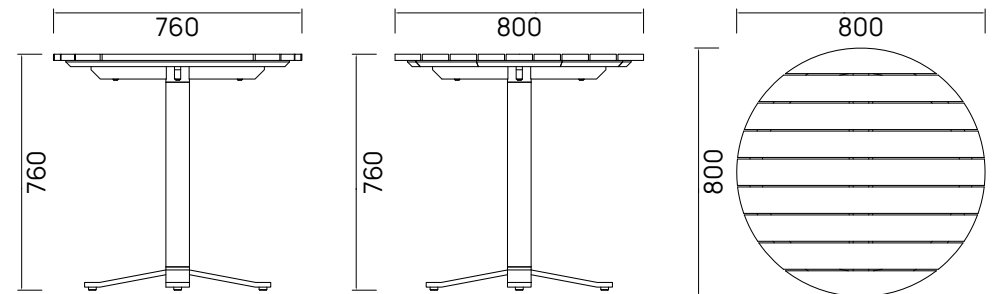

TEAK is a durable hardwood timber that's been used for boat building and furniture making for centuries, thanks to its strength and longevity. Teak will survive many years outdoors with little or no structural deterioration thanks to its highly water-resistant quality and natural oils. We carefully select A Grade Teak.