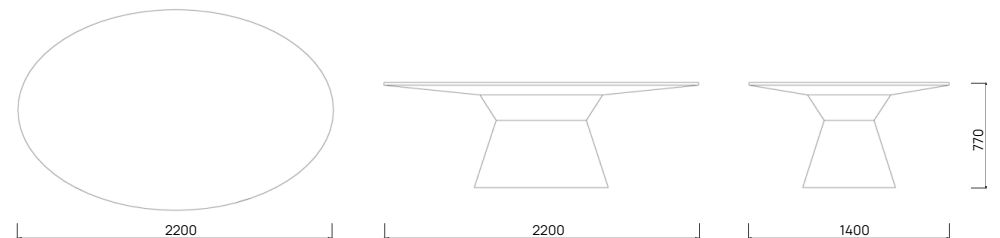

Since 1976.

DEVON[®]

Moke Dining Table

The Moke Table offers a cool, contemporary take on alfresco dining. Inspired by Moke Lake in Queenstown, this ultra-modern table is elevated by an angular, structural base and sturdy Glass Reinforced Concrete finish. Made in New Zealand and designed to reflect Aotearoa's beauty and endure her elements.

SEATS
MATERIAL
COLOURS

8 people
Glass Reinforced Concrete (GRC)
Natural PFL 189 / Concrete Grey 000
Or custom made in your choice of Peter Fell
colours to match your exterior

GLASS REINFORCED CONCRETE (GRC) is a versatile material used by architects and designers alike. It's strength and ability to be moulded into complex shapes make it an attractive choice for outdoor furniture. Made in New Zealand.