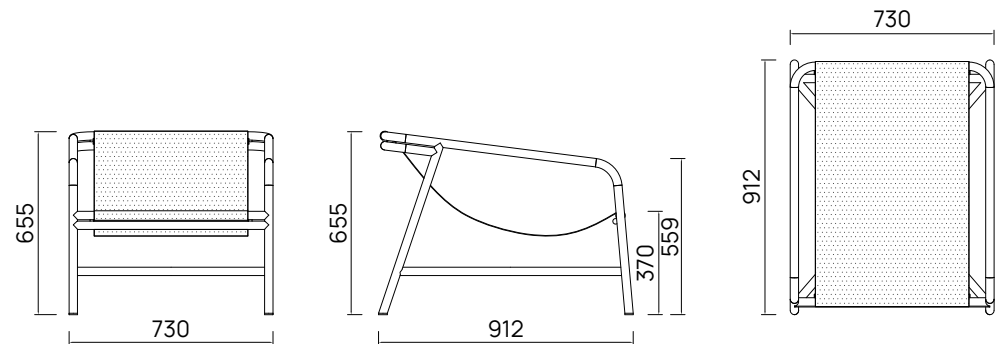

MATERIAL COLOURS

Outdoor Mesh
Ebony / Incense / Slate / Snow / Tomette / Yucca

DEVON®

DESIGNED IN NEW ZEALAND SINCE 1976

DEVON.CO.NZ

HELLO@DEVON.CO.NZ

+64 9 801 8141