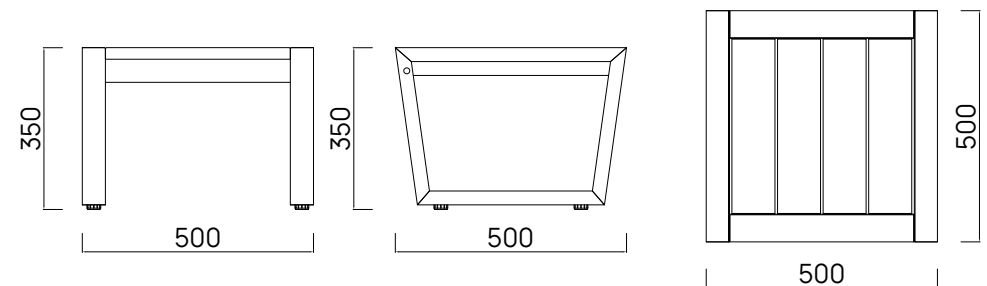

DEVON®

DESIGNED IN NEW ZEALAND SINCE 1976

DEVON.CO.NZ

HELLO@DEVON.CO.NZ

+64 9 801 8141