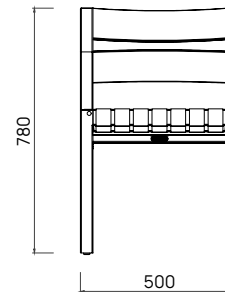

FRAME
MATERIAL
COLOUR

A Grade Teak
Outdoor Strapping
Graphite

TEAK is a durable hardwood timber that's been used for boat building and furniture making for centuries, thanks to its strength and longevity. Teak will survive many years outdoors with little or no structural deterioration thanks to its highly water-resistant quality and natural oils. We carefully select A Grade Teak.