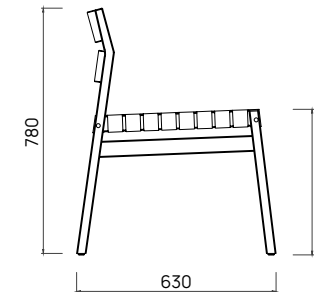

Since 1976.

DEVON®

Kisbee Side Dining Chair

The Kisbee Collection is all about clean lines. The sleek Teak frame and a woven strapped seat ensures you can dine alfresco in ultimate comfort and style. Designed to reflect Aotearoa's beauty and endure her elements.

FRAME
MATERIAL
COLOUR

A Grade Teak
Outdoor Strapping
Graphite

TEAK is a durable hardwood timber that's been used for boat building and furniture making for centuries, thanks to its strength and longevity. Teak will survive many years outdoors with little or no structural deterioration thanks to its highly water-resistant quality and natural oils. We carefully select A Grade Teak.