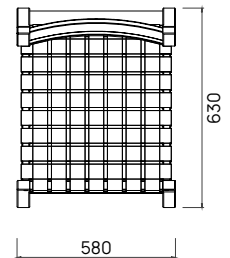

FRAME
MATERIAL
COLOUR

A Grade Teak
Outdoor Strapping
Graphite

TEAK is a durable hardwood timber that's been used for boat building and furniture making for centuries, thanks to its strength and longevity. Teak will survive many years outdoors with little or no structural deterioration thanks to its highly water-resistant quality and natural oils. We carefully select A Grade Teak.