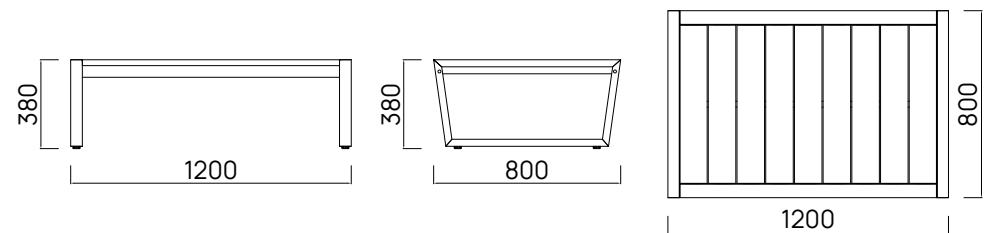

DEVON®

DESIGNED IN NEW ZEALAND SINCE 1976

DEVON.CO.NZ

HELLO@DEVON.CO.NZ

+64 9 801 8141