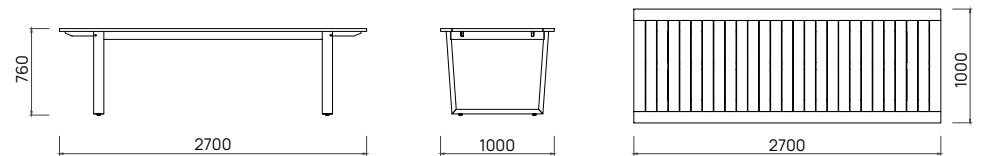

Since 1976.

DEVON®

Kisbee Dining Table / 2700

The Kisbee Collection is all about clean lines and craftsmanship, and this dining table for 8 is no exception. An entertainer's dream, the Kisbee Dining Table is perfect for long lunches with friends and family.

FRAME
SEATS

A Grade Teak
8 people / More sizes available

TEAK is a durable hardwood timber that's been used for boat building and furniture making for centuries, thanks to its strength and longevity. Teak will survive many years outdoors with little or no structural deterioration thanks to its highly water-resistant quality and natural oils. We carefully select A Grade Teak.