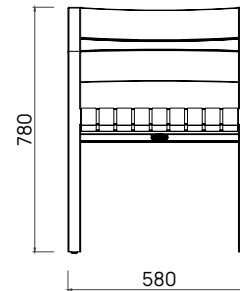

TEAK is a durable hardwood timber that's been used for boat building and furniture making for centuries, thanks to its strength and longevity. Teak will survive many years outdoors with little or no structural deterioration thanks to its highly water-resistant quality and natural oils. We carefully select A Grade Teak.