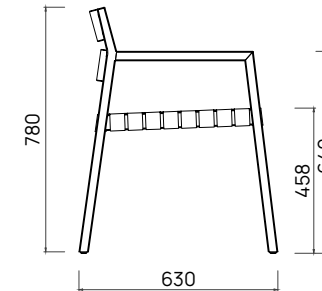

Since 1976.

DEVON[®]

Kisbee Carver Dining Chair

The Kisbee Collection is all about clean lines. The sleek Teak frame and a woven strapped seat ensures you can dine alfresco in ultimate comfort and style. Crafted with arms for additional support. Designed to reflect Aotearoa's beauty and endure her elements.

FRAME
MATERIAL
COLOUR

A Grade Teak
Outdoor Strapping
Graphite

TEAK is a durable hardwood timber that's been used for boat building and furniture making for centuries, thanks to its strength and longevity. Teak will survive many years outdoors with little or no structural deterioration thanks to its highly water-resistant quality and natural oils. We carefully select A Grade Teak.