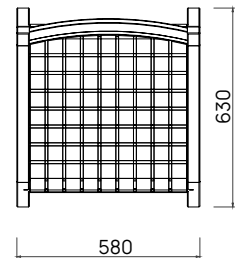

FRAME
MATERIAL
COLOUR

A Grade Teak
Outdoor Strapping
Graphite

TEAK is a durable hardwood timber that's been used for boat building and furniture making for centuries, thanks to its strength and longevity. Teak will survive many years outdoors with little or no structural deterioration thanks to its highly water-resistant quality and natural oils. We carefully select A Grade Teak.