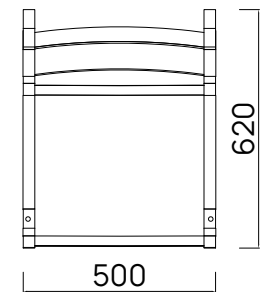

FRAME
MATERIAL
COLOUR

A Grade Teak
Outdoor Weave
Shadow Grey / White Wash

TEAK is a durable hardwood timber that's been used for boat building and furniture making for centuries, thanks to its strength and longevity. Teak will survive many years outdoors with little or no structural deterioration thanks to its highly water-resistant quality and natural oils. We carefully select A Grade Teak.