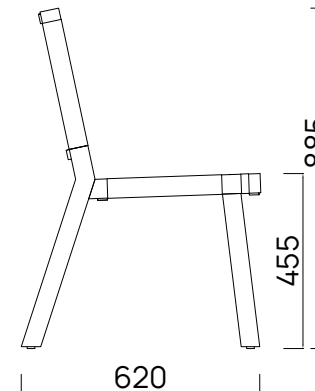

FRAME
MATERIAL
COLOUR

A Grade Teak
Outdoor Weave
Shadow Grey / White Wash

TEAK is a durable hardwood timber that's been used for boat building and furniture making for centuries, thanks to its strength and longevity. Teak will survive many years outdoors with little or no structural deterioration thanks to its highly water-resistant quality and natural oils. We carefully select A Grade Teak.