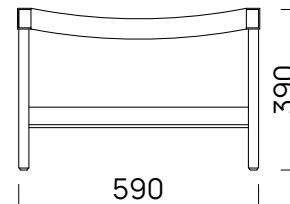

FRAME  
MATERIAL  
COLOUR

A Grade Teak  
Outdoor Weave  
Shadow Grey / White Wash

REHAU OUTDOOR WEAVE is a premium synthetic weaving material which is UV resistant, weatherproof, temperature resistant, strong, durable, maintenance-free, easy to clean, non-toxic, environmentally friendly, colourfast and scratch-free.