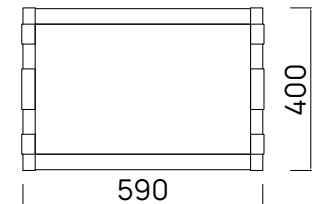

FRAME  
MATERIAL  
COLOUR

A Grade Teak  
Outdoor Weave  
Shadow Grey / White Wash

REHAU OUTDOOR WEAVE is a premium synthetic weaving material which is UV resistant, weatherproof, temperature resistant, strong, durable, maintenance-free, easy to clean, non-toxic, environmentally friendly, colourfast and scratch-free.