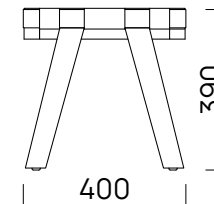

REHAU OUTDOOR WEAVE is a premium synthetic weaving material which is UV resistant, weatherproof, temperature resistant, strong, durable, maintenance-free, easy to clean, non-toxic, environmentally friendly, colourfast and scratch-free.

TEAK is a durable hardwood timber that's been used for boat building and furniture making for centuries, thanks to its strength and longevity. Teak will survive many years outdoors with little or no structural deterioration thanks to its highly water-resistant quality and natural oils. We carefully select A Grade Teak.