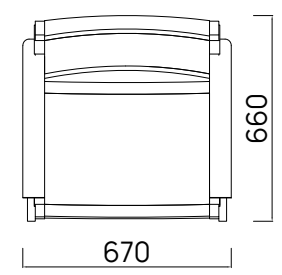

FRAME
MATERIAL
COLOUR

A Grade Teak
Outdoor Weave
Shadow Grey / White Wash

REHAU OUTDOOR WEAVE is a premium synthetic weaving material which is UV resistant, weatherproof, temperature resistant, strong, durable, maintenance-free, easy to clean, non-toxic, environmentally friendly, colourfast and scratch-free.