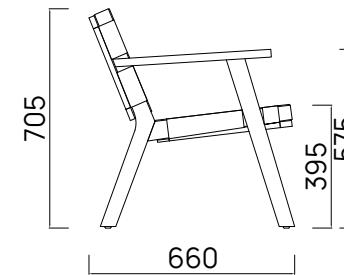

REHAU OUTDOOR WEAVE is a premium synthetic weaving material which is UV resistant, weatherproof, temperature resistant, strong, durable, maintenance-free, easy to clean, non-toxic, environmentally friendly, colourfast and scratch-free.

TEAK is a durable hardwood timber that's been used for boat building and furniture making for centuries, thanks to its strength and longevity. Teak will survive many years outdoors with little or no structural deterioration thanks to its highly water-resistant quality and natural oils. We carefully select A Grade Teak.