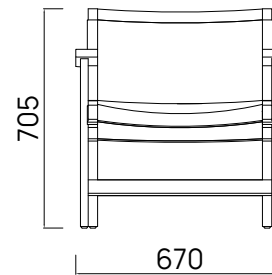

FRAME
MATERIAL
COLOUR

A Grade Teak
Outdoor Weave
Shadow Grey / White Wash

REHAU OUTDOOR WEAVE is a premium synthetic weaving material which is UV resistant, weatherproof, temperature resistant, strong, durable, maintenance-free, easy to clean, non-toxic, environmentally friendly, colourfast and scratch-free.