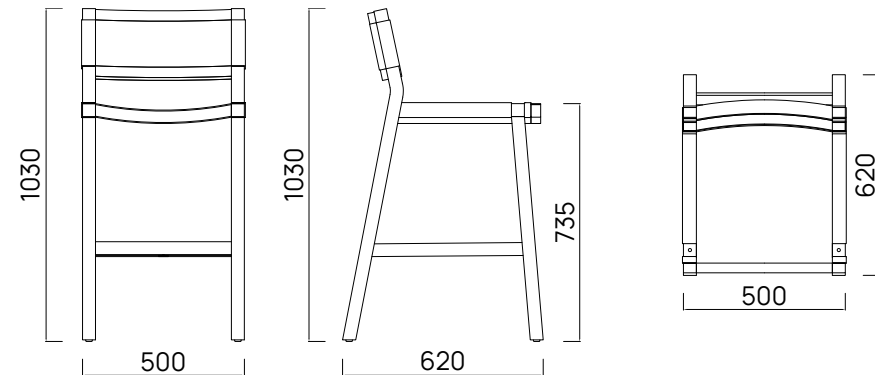

Since 1976.

DEVON[®]

Jackson Bar Stool

The Jackson Collection features a modern take on traditional weave. Handwoven around a solid teak frame for ultimate comfort, this bar stool will keep you seated for endless happy hours at your backyard bar. Designed to reflect Aotearoa's beauty and endure her elements.

FRAME
MATERIAL
COLOUR

A Grade Teak
Outdoor Weave
Shadow Grey / White Wash

REHAU OUTDOOR WEAVE is a premium synthetic weaving material which is UV resistant, weatherproof, temperature resistant, strong, durable, maintenance-free, easy to clean, non-toxic, environmentally friendly, colourfast and scratch-free.