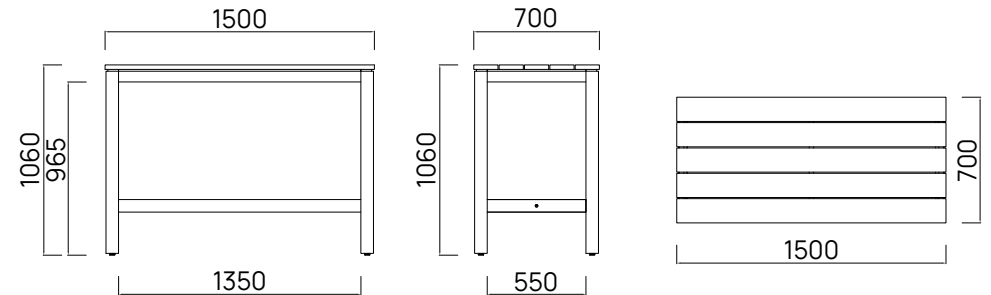

TEAK is a durable hardwood timber that's been used for boat building and furniture making for centuries, thanks to its strength and longevity. Teak will survive many years outdoors with little or no structural deterioration thanks to its highly water-resistant quality and natural oils. We carefully select A Grade Teak.