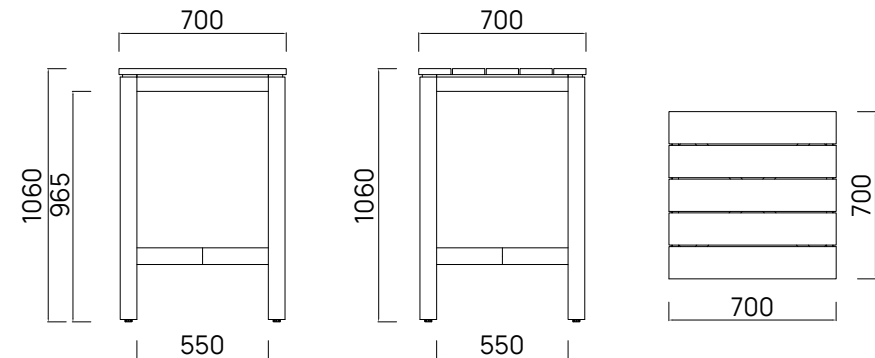

TEAK is a durable hardwood timber that's been used for boat building and furniture making for centuries, thanks to its strength and longevity. Teak will survive many years outdoors with little or no structural deterioration thanks to its highly water-resistant quality and natural oils. We carefully select A Grade Teak.