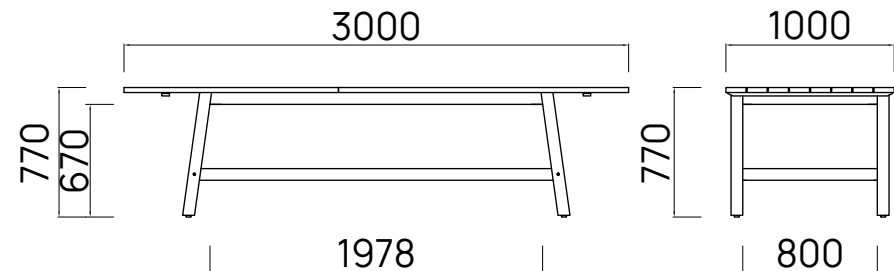

FRAME
SEATS

A Grade Teak
8 - 10 people

TEAK is a durable hardwood timber that's been used for boat building and furniture making for centuries, thanks to its strength and longevity. Teak will survive many years outdoors with little or no structural deterioration thanks to its highly water-resistant quality and natural oils. We carefully select A Grade Teak.